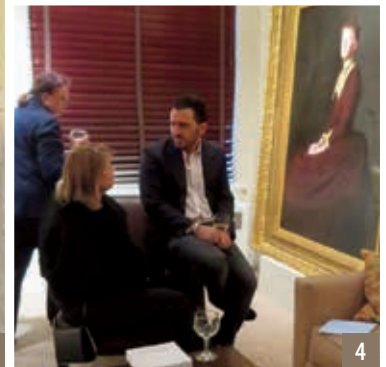

The event, which concentrates on the private dealers of American art in and around Madison Avenue on the Upper East Side, includes such spaces as Debra Force Fine Art; Jonathan Boos; Betty Krulik Fine Art, Ltd.; Conner · Rosenkranz; and GRAHAM.

The West painting, titled *Portrait of Jonathan Grey*, was completed in 1766. Grey was an English subject, and West painted several other members of his family.

“They had wonderful gardens at their estate,” says Bethany Dobson, director of Debra Force Fine Art, “and in this painting, there is a sketch of the gardens on the table in front of him. It’s the earliest picture we have in the figurative show, and it is also in the original frame. You just don’t see that a lot, and that is what made it such an exciting find.”

Dobson believes this was one of the best-attended art walks in the past few seasons, and the evening brought many interested parties into the gallery.

“It was a great week,” Dobson says. “The event was very well-attended, and we saw many private collectors and museum people come through the doors. We also felt like there were many more people from out of town compared to other art walks in the past.”

Just Off Madison takes place twice a year, on the Wednesday of *American Art Week* in November and May. ■

1. Bethany Dobson, director of Debra Force Fine Art, with Benjamin West's *Portrait of Jonathan Grey*. 2. Joel Garzoli from San Francisco with Janay Wong of David Findlay Jr. Gallery. 3. Art dealers Howard Godel, Betty Krulik and Derita Williams. 4. Collectors lounge and take in art at Menconi + Schoelkopf on 69th Street. 5. Collectors peruse Conner · Rosenkranz.